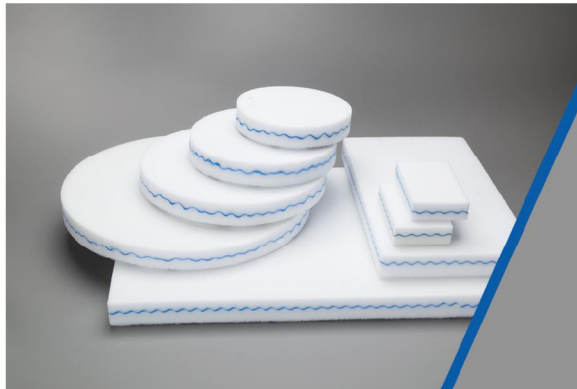

THE NEW DEVELOPMENT FROM JÖST

blueWAVE

...THE CLEANING SPONGE

**CLEANING WITHOUT
CHEMICALS**

JÖST
abrasives

blueWAVE

The difference between the Blue Wave sponge and conventional cleaning sponges is in the Blue Wave's unique structure. This reinforced structure is significantly extending its service life.

Thanks to the Blue Wave's rubber eraser effect, all kinds of stubborn stains and dirt such as heel marks on floors, pen marks on desks, calcified surfaces, car windows and much more can be removed easily from smooth and hard surfaces - and **NO CHEMICAL AGENTS** are needed, only water!

The Blue Wave cleaning sponge must always be used **WET**. It is not suitable for high-gloss surfaces and lacquer.

The Blue Wave cleaning sponge is available in different shapes and sizes.

JÖST
abrasives